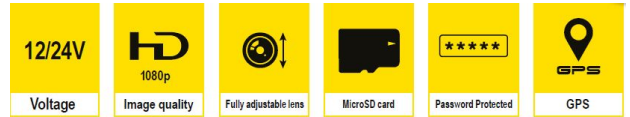

[VLC5665](#)

HD Dash Cam, 1080p includes 64GB, MicroSD Card & Cabin Cam

Robust Dash Cam with GPS and interior cabin view camera. Both cameras are designed for easy installation and to work in all light conditions, even when driving at night. The cameras switch on as your start your engine, protecting your battery when not in use. The cabin cam can be used for extra cabin security for passengers or loads within the vehicle.

Important files can be saved and protected and when in use automatically records to the supplied SD card, recording in a loop for easy maintenance.

Features:

- GPS function
- Adjustable 120° lens to capture a wide view of the road
- 2.4" screen with 1080p HD resolution
- Lockable Micro SD slot to prevent tampering
- Streamlined profile
- Audio and loop recording
- Shock sensor saves recordings when a collision is detected
- Hard wired kit which can-not be moved between vehicles
- **Includes 64GB MicroSD card**

Cabin Camera Included with VLC5665

All Vapormatic quality replacement parts carry an industry leading **12 month parts and labour warranty**. For further information on specific items please visit www.vapormatic.com