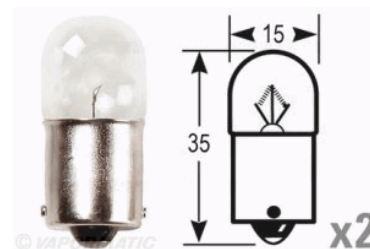

Electrical

Bulbs / Vehicle bulb

VLC0245 Pack qty 1

Bulb

Accessories .

Accessories New .

John Deere - 1020, 1030, 1040, 1052, 1055, 1065, 1068H, 1072, 1075, 1075H4, 1085, 1085H4, 1120, 1130, 1140, 1155, 1157, 1158, 1166, 1166H4, 1169, 1169H, 1169H4, 1174, 1174H4, 1175, 1177, 1177H4, 1188, 1188H4, 1350, 1550, 1630, 1640, 1750, 1840, 1850, 1850N, 1950, 1950N, 2020, 2030, 2040, 2040S, 2054, 2056, 2058, 2064, 2066, 2120, 2130, 2140, 2250, 2254, 2256, 2258, 2264, 2266, 2266EXTRA, 2450, 2650, 2650N, 2850, 3030, 3040, 3050, 3120, 3130, 3140, 3150, 3200, 3215, 3220, 3340, 3350, 3400, 3415, 3420, 3520, 3640, 3650, 3800, 4040, 4040S, 4050, 4055, 4240, 4240S, 4250, 4255, 4350, 4440, 4450, 4455, 4640, 4650, 4755, 4840, 4850, 4955, 5080R, 5080RN, 5090R, 5090RN, 5100R, 5100RN, 5400, 5400N, 5420, 5440, 5500, 5500N, 5620, 5720, 5730, 5820, 5830, 6010, 6020, 6020SE, 6100, 6100SE, 6110, 6120, 6120SE, 6130, 6200, 6200SE, 6210, 6220, 6220SE, 6230, 6230 Premium, 6300, 6300SE, 6310, 6320, 6320SE, 6330, 6330 Premium, 6400, 6400SE, 6410, 6420, 6420S, 6420SE, 6430, 6430 Premium, 6505, 6506, 6510, 6520, 6520SE, 6530, 6530 Premium, 6600, 6610, 6620, 6620SE, 6630, 6630 Premium, 6650, 6710, 6750, 6800, 6810, 6820, 6830, 6830 Premium, 6850, 6900, 6910, 6910S, 6920, 6920S, 6930, 6930 Premium, 6950, 7200, 7250, 7300, 7350, 7400, 7430, 7430 Premium, 7430E Premium, 7450, 7530, 7530 Premium, 7530E Premium, 7550, 7600, 7610, 7700, 7710, 7720, 7750, 7800, 7810, 7820, 7850, 7920, 8100, 8100T, 8110, 8110T, 8120, 8120T, 8130, 820, 8200, 8200T, 8210, 8210T, 8220, 8220T, 8230, 8230T, 830, 8300, 8300T, 8310, 8310T, 8320, 8320T, 8330, 8330T, 840, 8400, 8400T, 8410, 8410T, 8420, 8420T, 8430, 8430T, 8440, 8520, 8520T, 8530, 8640, 8820, 9120, 920, 9220, 9230, 930, 9320, 9320T, 9330, 940, 9420, 9420T, 9430, 9430T, 9520, 9520T, 9530, 9530T, 955, 9560, 9580iWTS, 9600, 9620, 9620T, 9630, 9630T, 9640iWTS, 9640WTS, 965, 965H, 9660iWTS, 9660WTS, 9680iWTS, 9680WTS, 968H, 975, 9780, 985, 985H4, 9880STS, C670, CTS, CTS II, S560, S690, T550, T560, T660, T670, W540, W550, W650, W660.

Massey Ferguson - 3050, 3060, 3065, 3070, 3075, 3080, 3085, 3090, 3095, 3115, 3120, 3125, 350, 360, 3610, 3630, 3635, 3645, 3650, 3655, 3670, 3680, 3690, 375, 390, 6110, 6120, 6130, 6140, 6150, 6160, 6170, 6180, 6190, 6260, 6270, 6280, 6290, 8110, 8120, 8130, 8140, 8150, 8160, 8170, 8180, 8210, 8220, 8240, 8250, 8260, 8270, 8280.