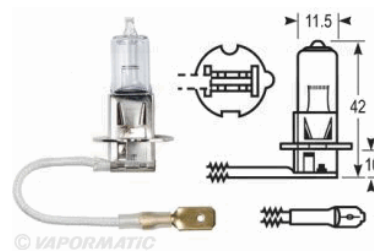

Electrical

Bulbs / Vehicle bulb

VLC0483 Pack qty 1

Bulb

Accessories .

Accessories New .

John Deere - 1850, 3200, 3215, 3220, 3400, 3415, 3420, 3520, 3800, 5080R, 5080RN, 5090R, 5090RN, 5100R, 5100RN, 5220, 5225, 5320, 5325, 5325N, 5420, 5425, 5425N, 5430i, 5520, 5525, 5525N, 5620, 5625, 5720, 5820, 6010, 6010SE, 6020, 6020SE, 6100, 6100SE, 6110, 6110SE, 6120, 6120SE, 6130, 6200, 6200SE, 6210, 6210SE, 6220, 6220SE, 6230, 6230 Premium, 6300, 6300SE, 6310, 6310SE, 6320, 6320SE, 6330, 6330 Premium, 6400, 6400SE, 6410, 6410SE, 6420, 6420S, 6420SE, 6430, 6430 Premium, 6505, 6506, 6510, 6510SE, 6520, 6520SE, 6530, 6530 Premium, 6600, 6610, 6610SE, 6620, 6620SE, 6630, 6630 Premium, 6800, 6810, 6820, 6830, 6830 Premium, 6900, 6910, 6910S, 6920, 6920S, 6930, 6930 Premium, 7200, 7250, 7300, 7350, 7400, 7430, 7430 Premium, 7430E Premium, 7450, 7530, 7530 Premium, 7550, 7600, 7700, 7750, 7800, 7850, 8100, 8200, 8300, 8400, 9580iWTS, 9640iWTS, 9640WTS, 9660iWTS, 9660WTS, 9680iWTS, 9680WTS, C670, T550, T560, T660, T670, W540, W550, W650, W660.

John Deere - CC2, Combine, MC1, Platform, Premium, SE, SG, SG2, Standard.

Technical Details

Voltage	12 Volt
Watts	100 Watt
Description	Halogen H3
Equivalent	483 / H3

H3 halogen headlamp bulb (12v 100W) supplied in a pack of 1.