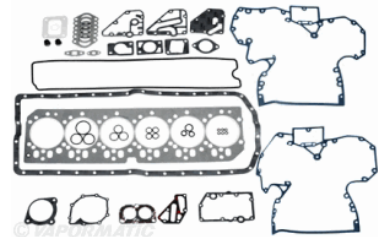

Engine

Gaskets / Complete gasket set

VPA4631 Pack qty 1

Complete gasket set

John Deere RE527833

John Deere - 4730, 4830, 5430i, 6530 Premium, 6630 Premium, 6820, 6830 Premium, 6930 Premium, 7130 Premium, 7230 Premium, 7330 Premium, 7430 Premium, 7430E Premium, 7530 Premium, 7530E Premium, 9540iWTS, 9560iWTS, T550, W540, W550, W650.

John Deere - 6068HL472, 6068HL480, 6068HL481, 6068HL482, 6068HL483, 6068HL484, 6068HL486, 6068HL487, 6068HL488, 6068HN053, 6068HN056, 6068HN057, 6068HNW02, 6068HRW73, 6068HRW75, 6068HRW77, 6068HRW80, 6068HRW82, 6068HRW83, 6068HWZ80, 6068HZ470, 6068HZ480, 6068HZ481, 6068HZ482, 6068HZ483, 6068HZ490, 6090HZ011.