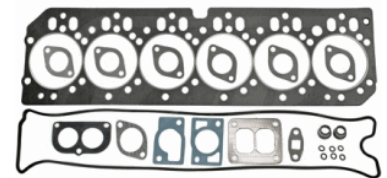

© VAPORMATIC