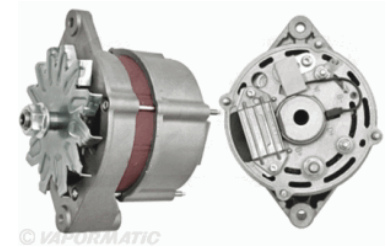

Electronic components

Charging system / Alternator

VPF8371 Pack qty 1

Alternator

Case International 327121A1
Case International 87020406
Ford Finis 504075799
Iskra IA1522
John Deere AH165975

John Deere - 2254, 2256, 2258, 9540iWTS, 9540WTS, 9560iWTS, 9560WTS, 9580iWTS, 9580WTS, 9640iWTS, 9640WTS, 9660iWTS, 9660WTS, 9680iWTS, 9680WTS, 9780CTS, 9780iCTS, C670, T550, T560, T660, T670, W540, W550, W650, W660.