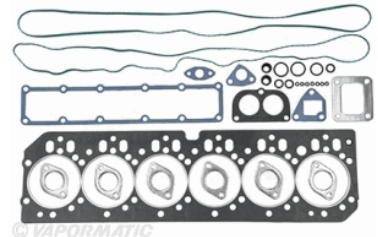

Engine

Gaskets / Top gasket set

VPA4128 Pack qty 1

Top gasket set

John Deere RE527832

John Deere - 4730, 4830, 5430i, 6530 Premium, 6630 Premium, 6830 Premium, 6930 Premium, 7130 Premium, 7195J, 7210J, 7225J, 7230 Premium, 7330 Premium, 7430 Premium, 7430E Premium, 7530 Premium, 7530E Premium, 9570STS, S550 STS, T550, W540, W550, W650.

John Deere - 6068HBM01, 6068HCQ05, 6068HCQ07, 6068HL480, 6068HL481, 6068HL482, 6068HL483, 6068HL484, 6068HL486, 6068HL487, 6068HL488, 6068HN053, 6068HN056, 6068HN057, 6068HNW02, 6068HRW73, 6068HRW75, 6068HRW77, 6068HRW80, 6068HRW82, 6068HRW83, 6068HWZ80, 6068HZ481, 6068HZ482, 6068HZ483, 6068HZ490, 6090HZ011.